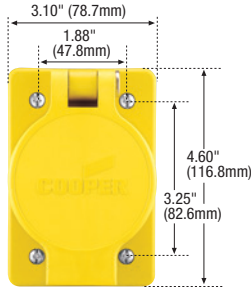

### Product description

4-pole, 5-wire grounding  
30A, 3ØY 277/480V/AC  
NEMA L22-20

L2230RW

### Hart lock 3ØY plugs & connectors

Rating A	V/AC	NEMA	Description	Cord diameter	Color	Plug catalog no.	Connector catalog no.		
30	277/ 480	L22-30	3ØY severe duty	0.63-1.16" (15.9-29.4mm)	Y & BK	□ L2230PY	□ L2230CY		
			3ØY watertight	0.43-1.15" (10.9-29.2mm)	Y	□ L2230PW	□ L2230CW		
			3ØY watertight	0.43-1.15" (10.9-29.2mm)	BK	□ L2230PWBK	□ L2230CWBK		

### Product description

4-pole, 5-wire grounding  
30A, 3ØY 347/600V/AC  
NEMA L23-30

### Hart lock 3ØY plugs & connectors

Rating A	V/AC	NEMA	Description	Cord diameter	Color	Plug catalog no.	Connector catalog no.	
30	347/ 600	L23-30	3ØY severe duty	0.63-1.16" (15.9-29.4mm)	Y & BK	□ L2330PY	□ L2330CY	
			3ØY watertight	0.43-1.15" (10.9-29.2mm)	Y	□ L2330PW	□ L2330CW	
			3ØY watertight	0.43-1.15" (10.9-29.2mm)	BK	□ L2330PWBK	□ L2330CWBK	