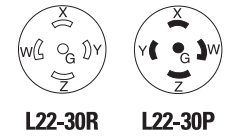

### Product description

4-pole, 5-wire grounding  
30A, 3ØY 277/480V/AC  
NEMA L22-20

L2230RW

### Hart lock 3ØY plugs & connectors

Rating A	V/AC	NEMA	Description	Cord diameter	Color	Plug catalog no.	Connector catalog no.		
30	277/ 480	L22-30	3ØY severe duty	0.63-1.16" (15.9-29.4mm)	Y & BK	□ L2230PY	□ L2230CY		
			3ØY watertight	0.43-1.15" (10.9-29.2mm)	Y	□ L2230PW	□ L2230CW		
			3ØY watertight	0.43-1.15" (10.9-29.2mm)	BK	□ L2230PWBK	□ L2230CWBK		

### Hart lock 3ØY plugs & connectors

Rating A	V/AC	NEMA	Description	Cord diameter	Color	Plug catalog no.	Connector catalog no.	
30	347/ 600	L23-30	3ØY severe duty	0.63-1.16" (15.9-29.4mm)	Y & BK	□ L2330PY	□ L2330CY	
			3ØY watertight	0.43-1.15" (10.9-29.2mm)	Y	□ L2330PW	□ L2330CW	
			3ØY watertight	0.43-1.15" (10.9-29.2mm)	BK	□ L2330PWBK	□ L2330CWBK	

### Color information:

BK (Black), Y (Yellow)

**Compliances, specifications and availability are subject to change without notice.**

Indicates NAFTA compliant - Page Q-30

RoHS compliant – Page Q-30