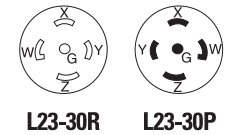

### Hart lock 3ØY plugs & connectors

Rating A	V/AC	NEMA	Description	Cord diameter	Color	Plug catalog no.	Connector catalog no.		
30	277/ 480	L22-30	3ØY severe duty	0.63-1.16" (15.9-29.4mm)	Y & BK	□ L2230PY	□ L2230CY		
			3ØY watertight	0.43-1.15" (10.9-29.2mm)	Y	□ L2230PW	□ L2230CW		
			3ØY watertight	0.43-1.15" (10.9-29.2mm)	BK	□ L2230PWBK	□ L2230CWBK		

### Hart lock 3ØY plugs & connectors

Rating A	V/AC	NEMA	Description	Cord diameter	Color	Plug catalog no.	Connector catalog no.	
30	347/ 600	L23-30	3ØY severe duty	0.63-1.16" (15.9-29.4mm)	Y & BK	□ L2330PY	□ L2330CY	
			3ØY watertight	0.43-1.15" (10.9-29.2mm)	Y	□ L2330PW	□ L2330CW	
			3ØY watertight	0.43-1.15" (10.9-29.2mm)	BK	□ L2330PWBK	□ L2330CWBK	